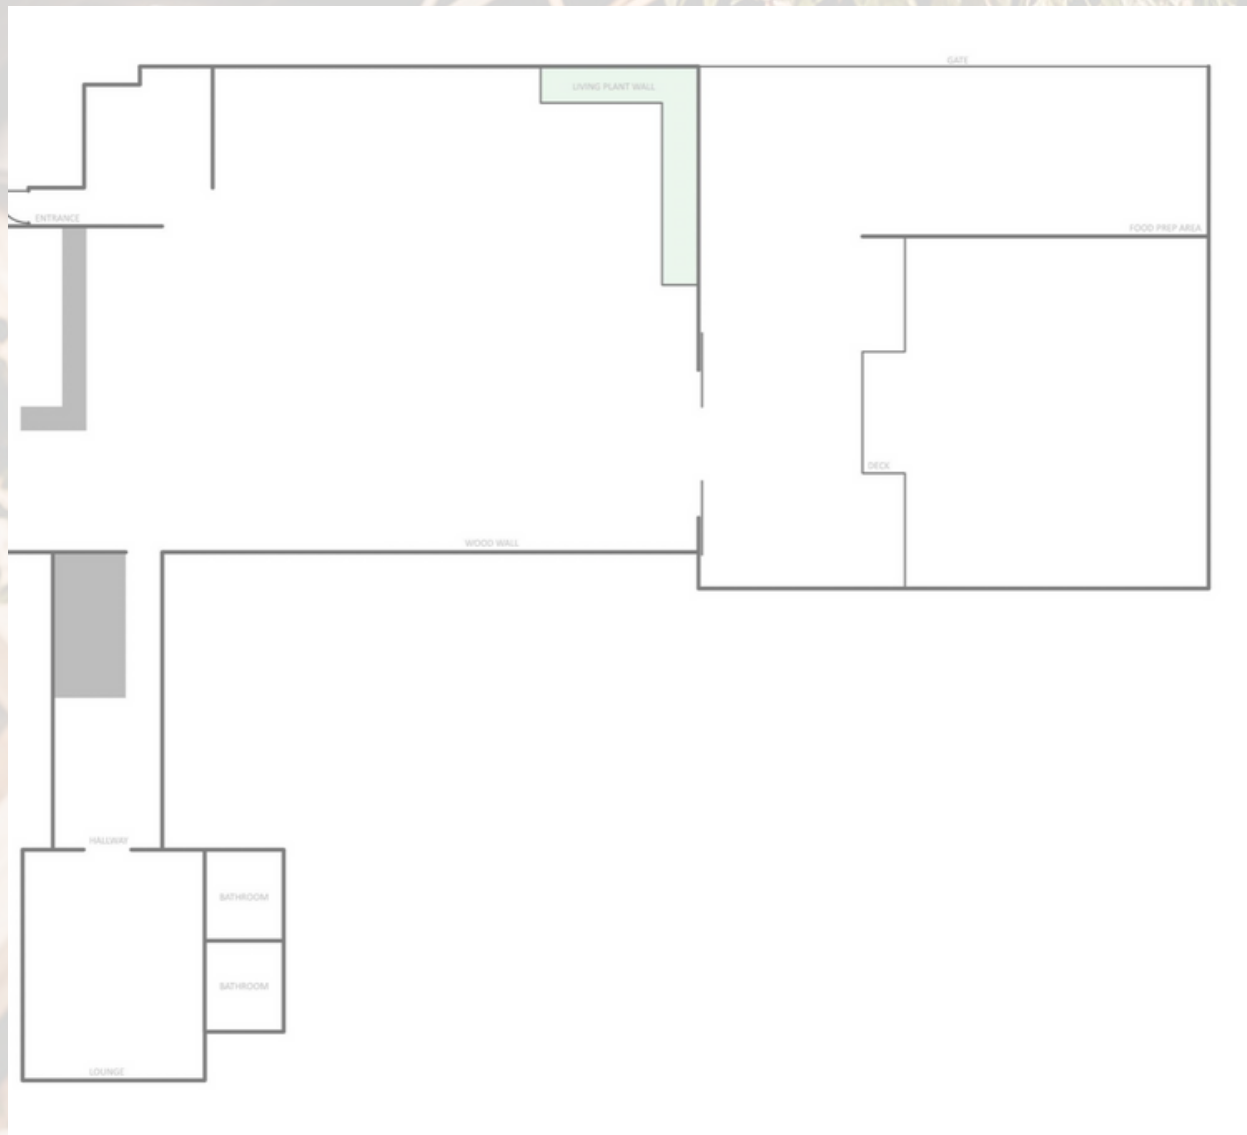

ESTD. 2015

WOODSHED VENUE

VISTA, CA

woodshedvenue.com | info@woodshedvenue.com
2545 Progress St. Vista, CA 92081

THE VENUE

INDOOR/OUTDOOR SPACE
100 MAX SEATED CAPACITY
LARGE WOOD ACCENT WALLS
LIVE PLANT WALL
CHALK WALL
GREAT PHOTO LOCATIONS